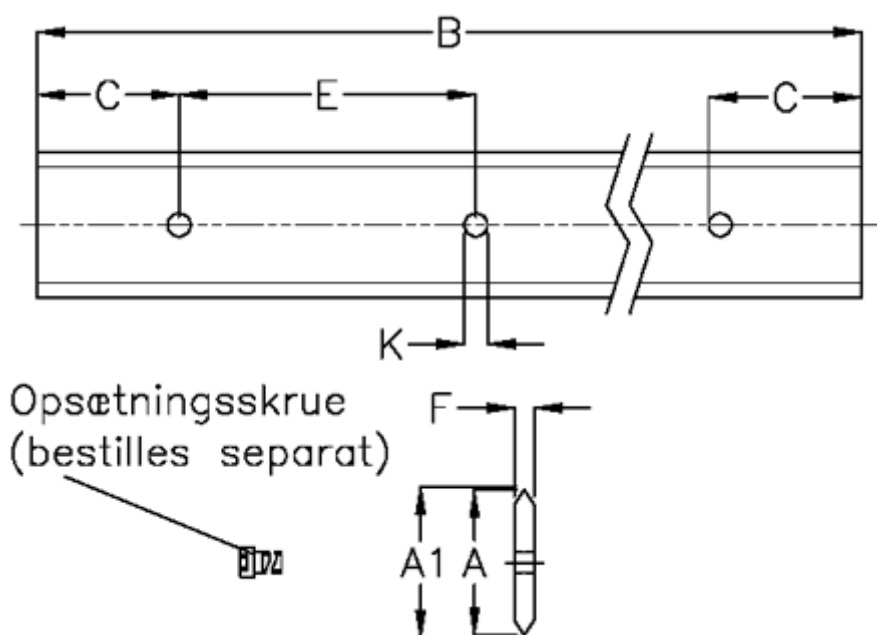

Article number: 059122356

Description: Hepco SL2 spacer slide  
SS S 25-356

## Measures

A	= 25	K	= 7.0
A1	= 25.81	Weight kg/1000	= 820
B	= 356		
C	= 43.0		
E	= 90		
F	= 4.7		
For bearing	= 25		
For screw	= M6x16		